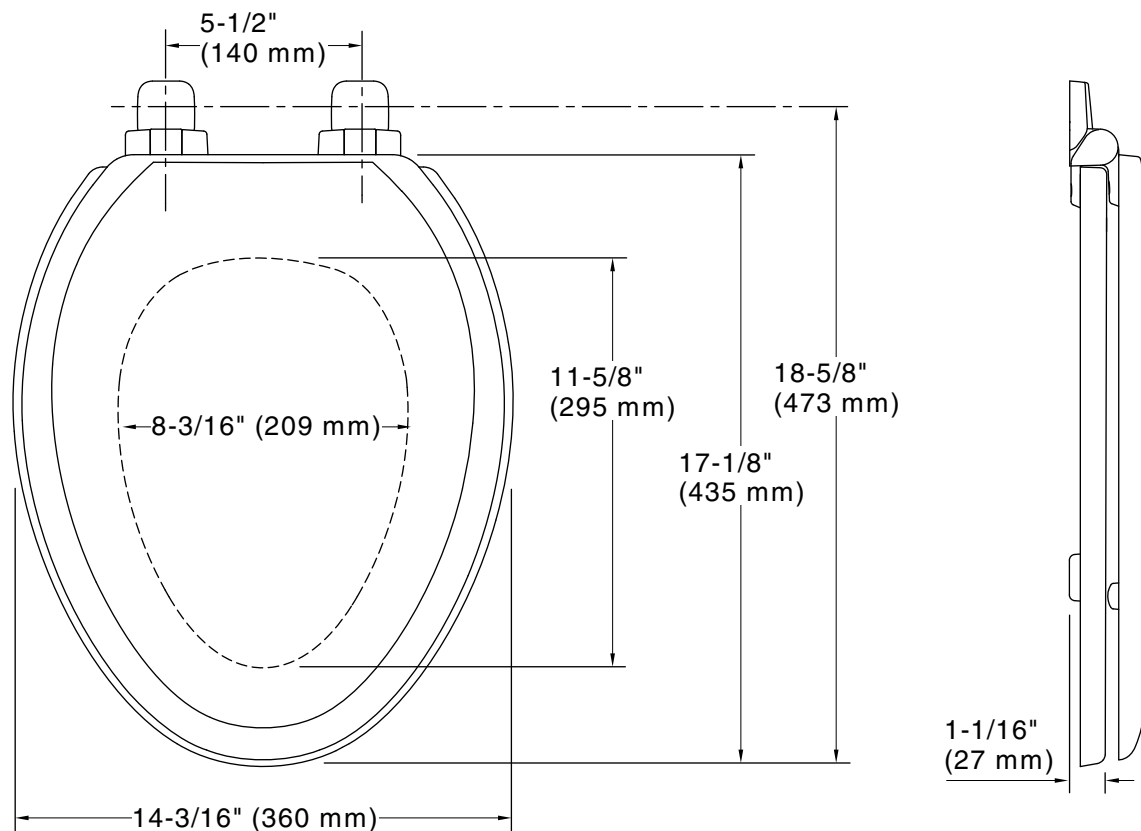

| Color | Code | Description |
|-------|------|-------------|
|-------|------|-------------|

| | | |
|---|----|---------|
|  | 0 | White |
|  | 96 | Biscuit |

Technical Information

All product dimensions are nominal.

Seat shape type: Elongated
Seat front type: Closed-front
Seat-mounting holes: 5-1/2" (140 mm)

Notes

Install this product according to the installation instructions.